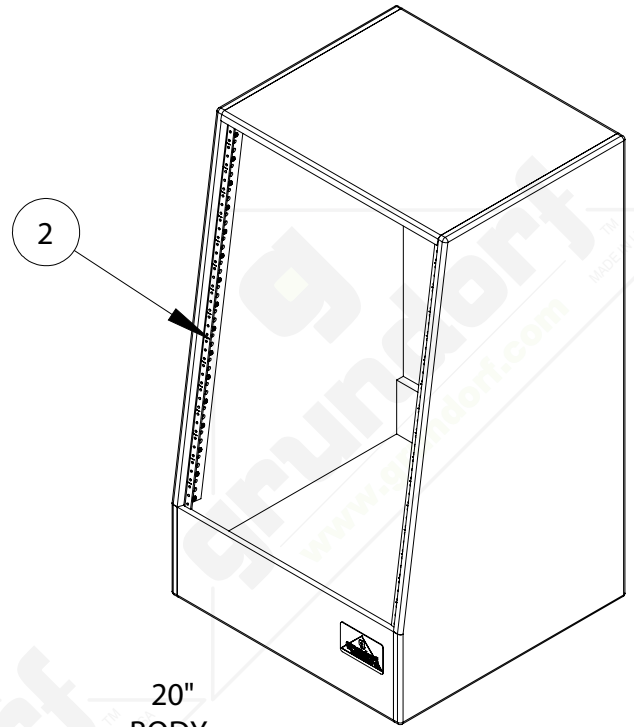

#	QTY	PART NUMBER	DESCRIPTION
1	4	37-020	CASTER - 4" BLUE SWIVEL
2	2	41-016	RACK RAIL-16 SPACE
3	1	83-008	BADGE - GRUNDORF ORIGINAL

FRONT VIEW

SECTION A-A