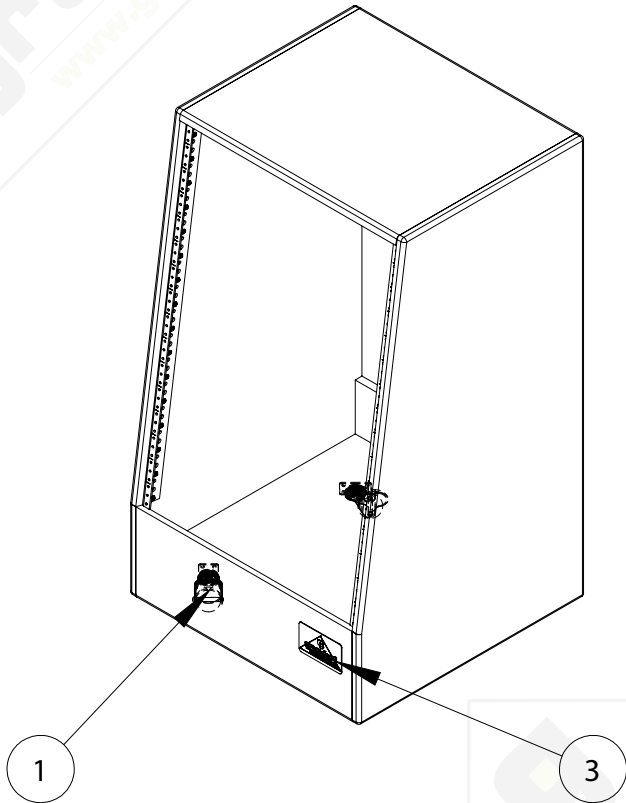

#	QTY	PART NUMBER	DESCRIPTION
1	4	37-020	CASTER - 4" BLUE SWIVEL
2	2	41-016	RACK RAIL-16 SPACE
3	1	83-008	BADGE - GRUNDORF ORIGINAL

FRONT VIEW

SECTION A-A