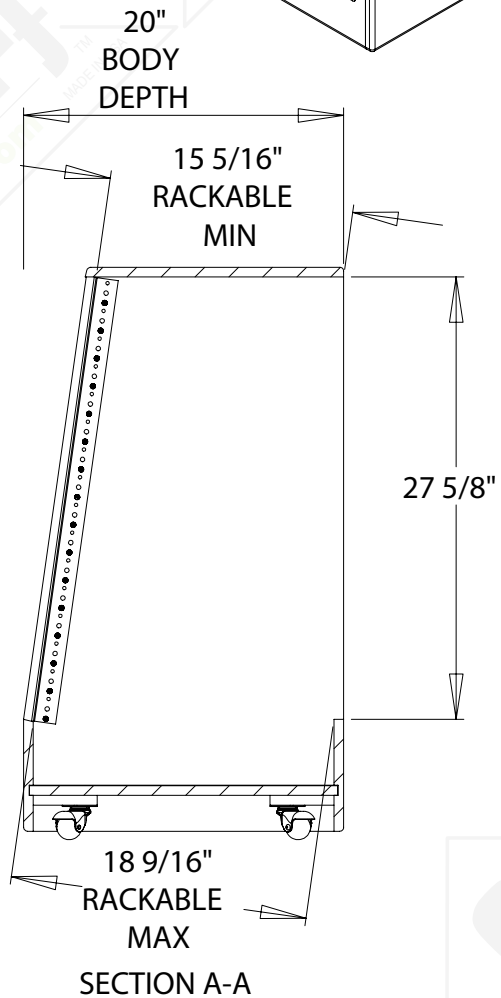

#	QTY	PART NUMBER	DESCRIPTION
1	4	37-020	CASTER - 4" BLUE SWIVEL
2	2	41-016	RACK RAIL-16 SPACE
3	1	83-008	BADGE - GRUNDORF ORIGINAL

FRONT VIEW

SECTION A-A