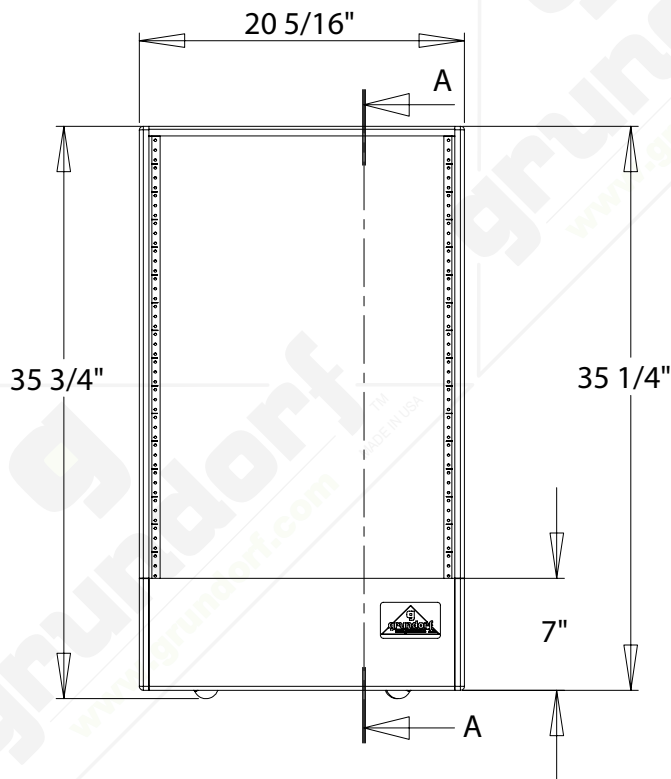

#	QTY	PART NUMBER	DESCRIPTION
1	4	37-020	CASTER - 4" BLUE SWIVEL
2	2	41-016	RACK RAIL-16 SPACE
3	1	83-008	BADGE - GRUNDORF ORIGINAL

FRONT VIEW

SECTION A-A